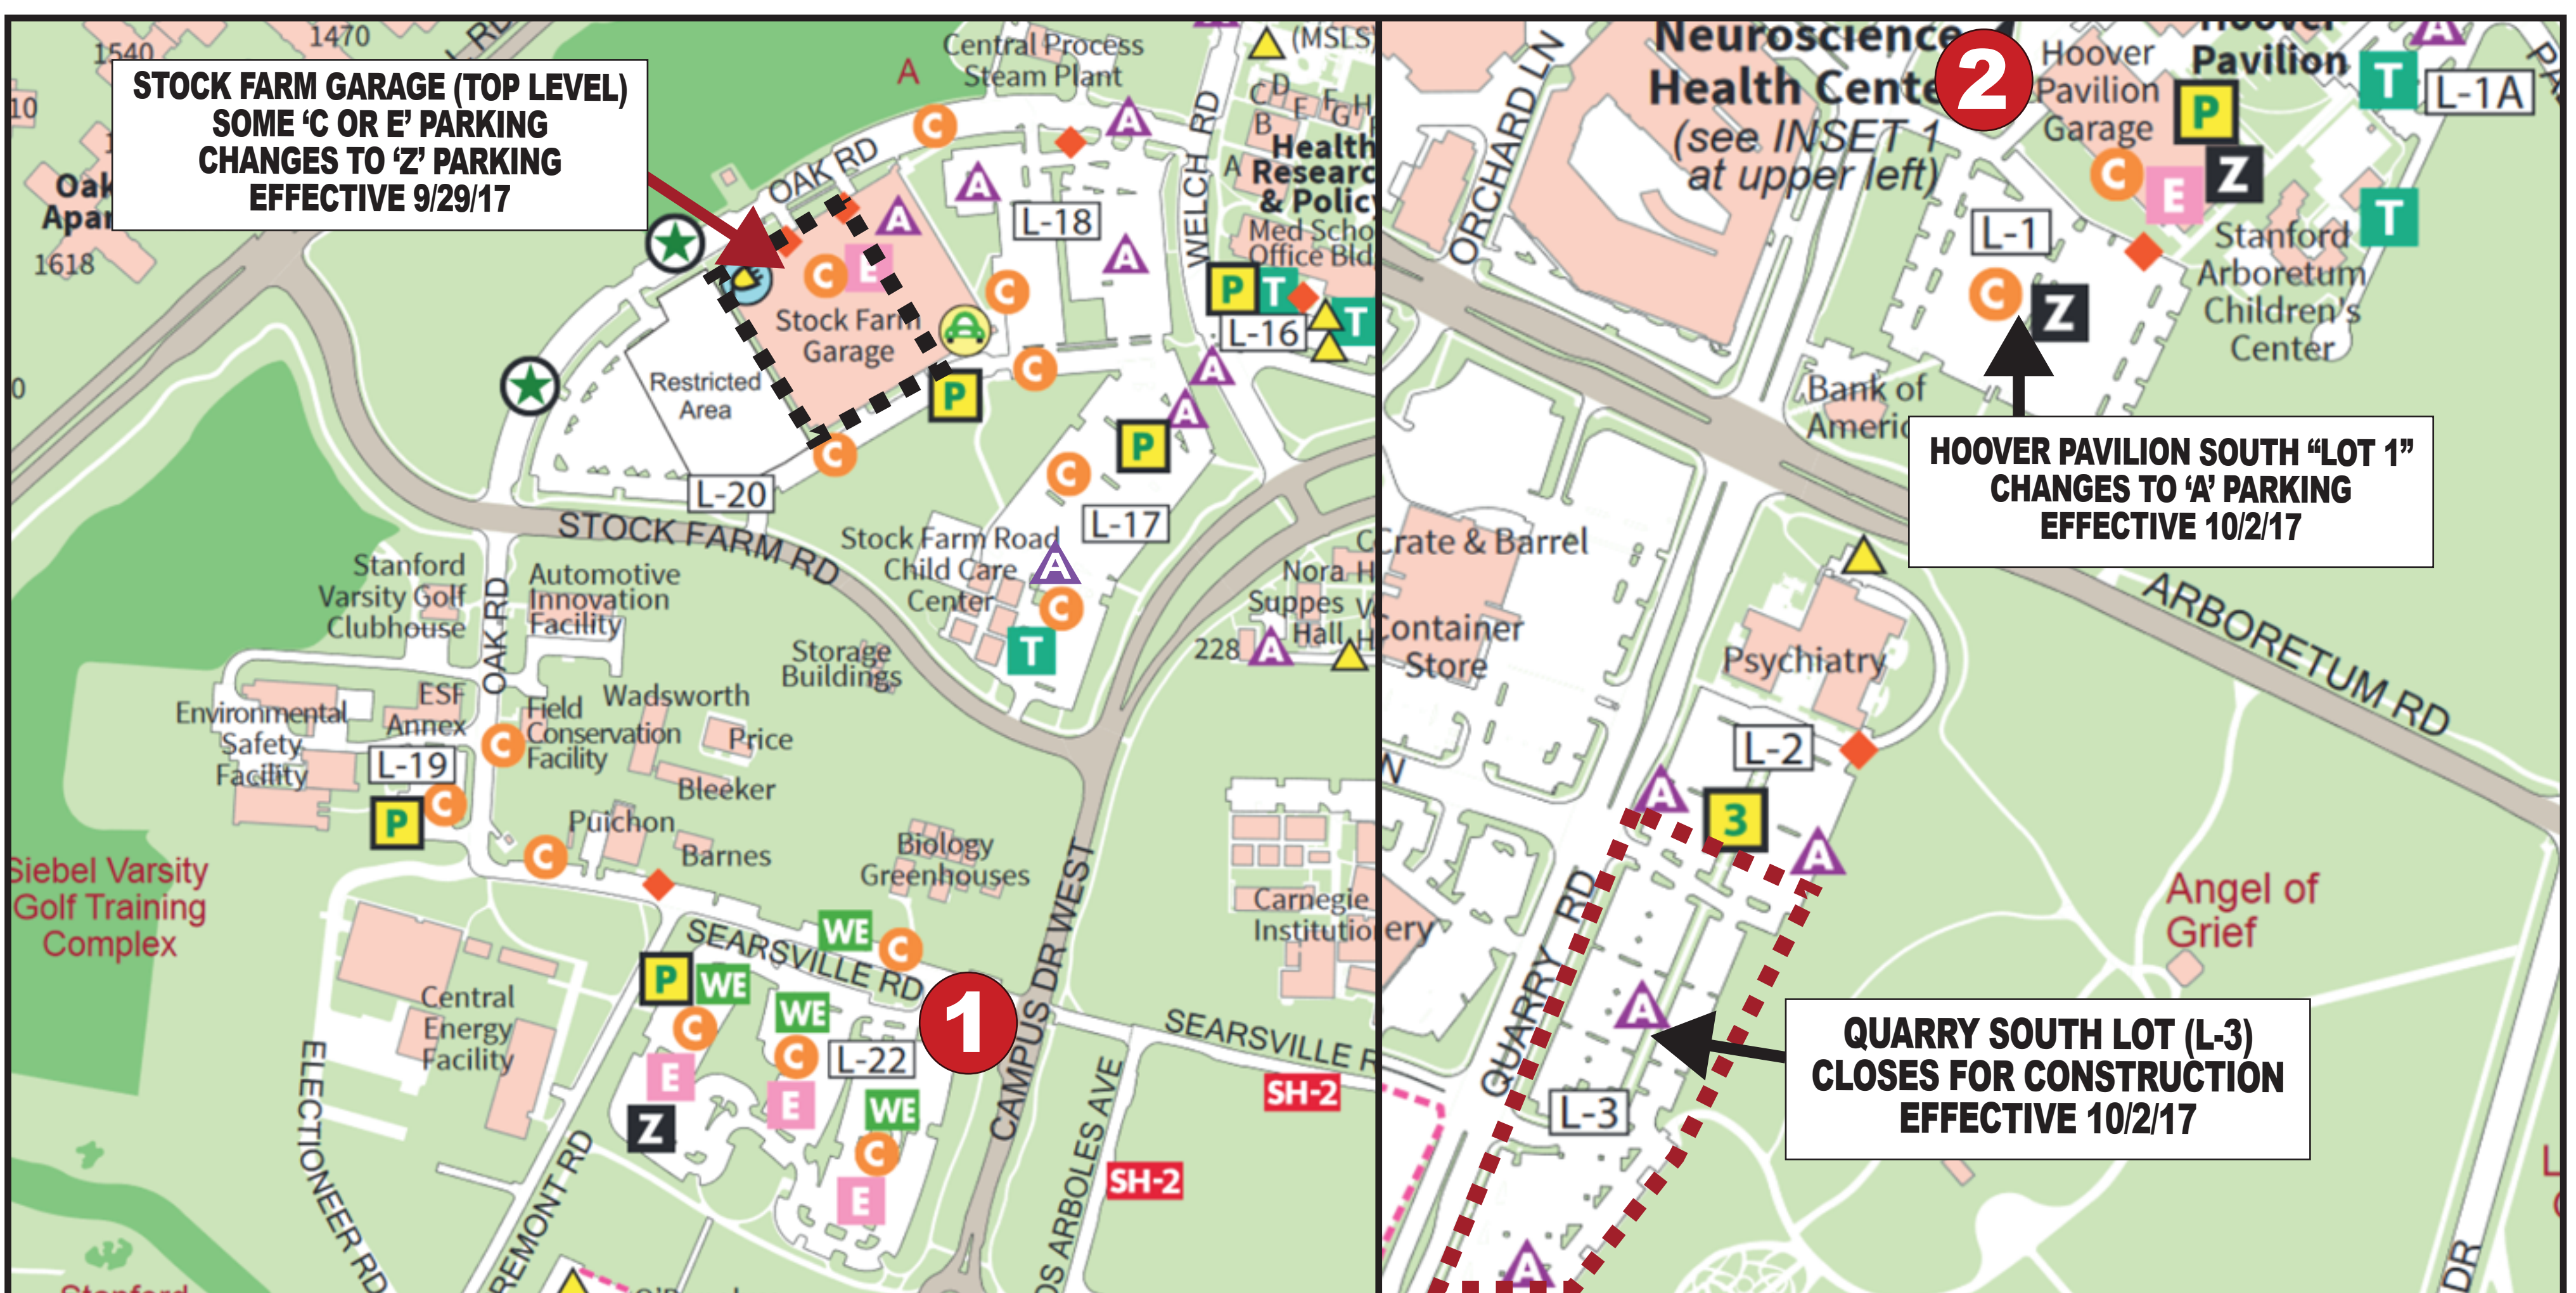

NOTICE

EFFECTIVE FRIDAY, SEPT. 29, 2017

- ON THE TOP LEVEL OF STOCK FARM GARAGE, SOME 'C OR E' PARKING WILL BE CONVERTED TO 'Z' ONLY PARKING, SPECIFICALLY IN ROWS WHERE THIS PARKING NOTICE HAS BEEN POSTED.
- PLEASE BE CAREFUL TO OBSERVE ALL POSTED SIGNS TO AVOID BEING CITED.

'C or E' PERMIT PARKING ALTERNATIVES INCLUDE

- (1) SEARSVILLE LOT (L-22)**
- (2) HOOVER PAVILION GARAGE (PS-9)**

**FOR MORE INFORMATION, PLEASE CONTACT PARKING OPERATIONS
AT (650) 723-9362 OR PARKINGOPERATIONS@STANFORD.EDU**

STANFORD UNIVERSITY
P&TS
Parking & Transportation Services

340 Bonair Siding
Stanford, CA 94305

(650) 723-9362