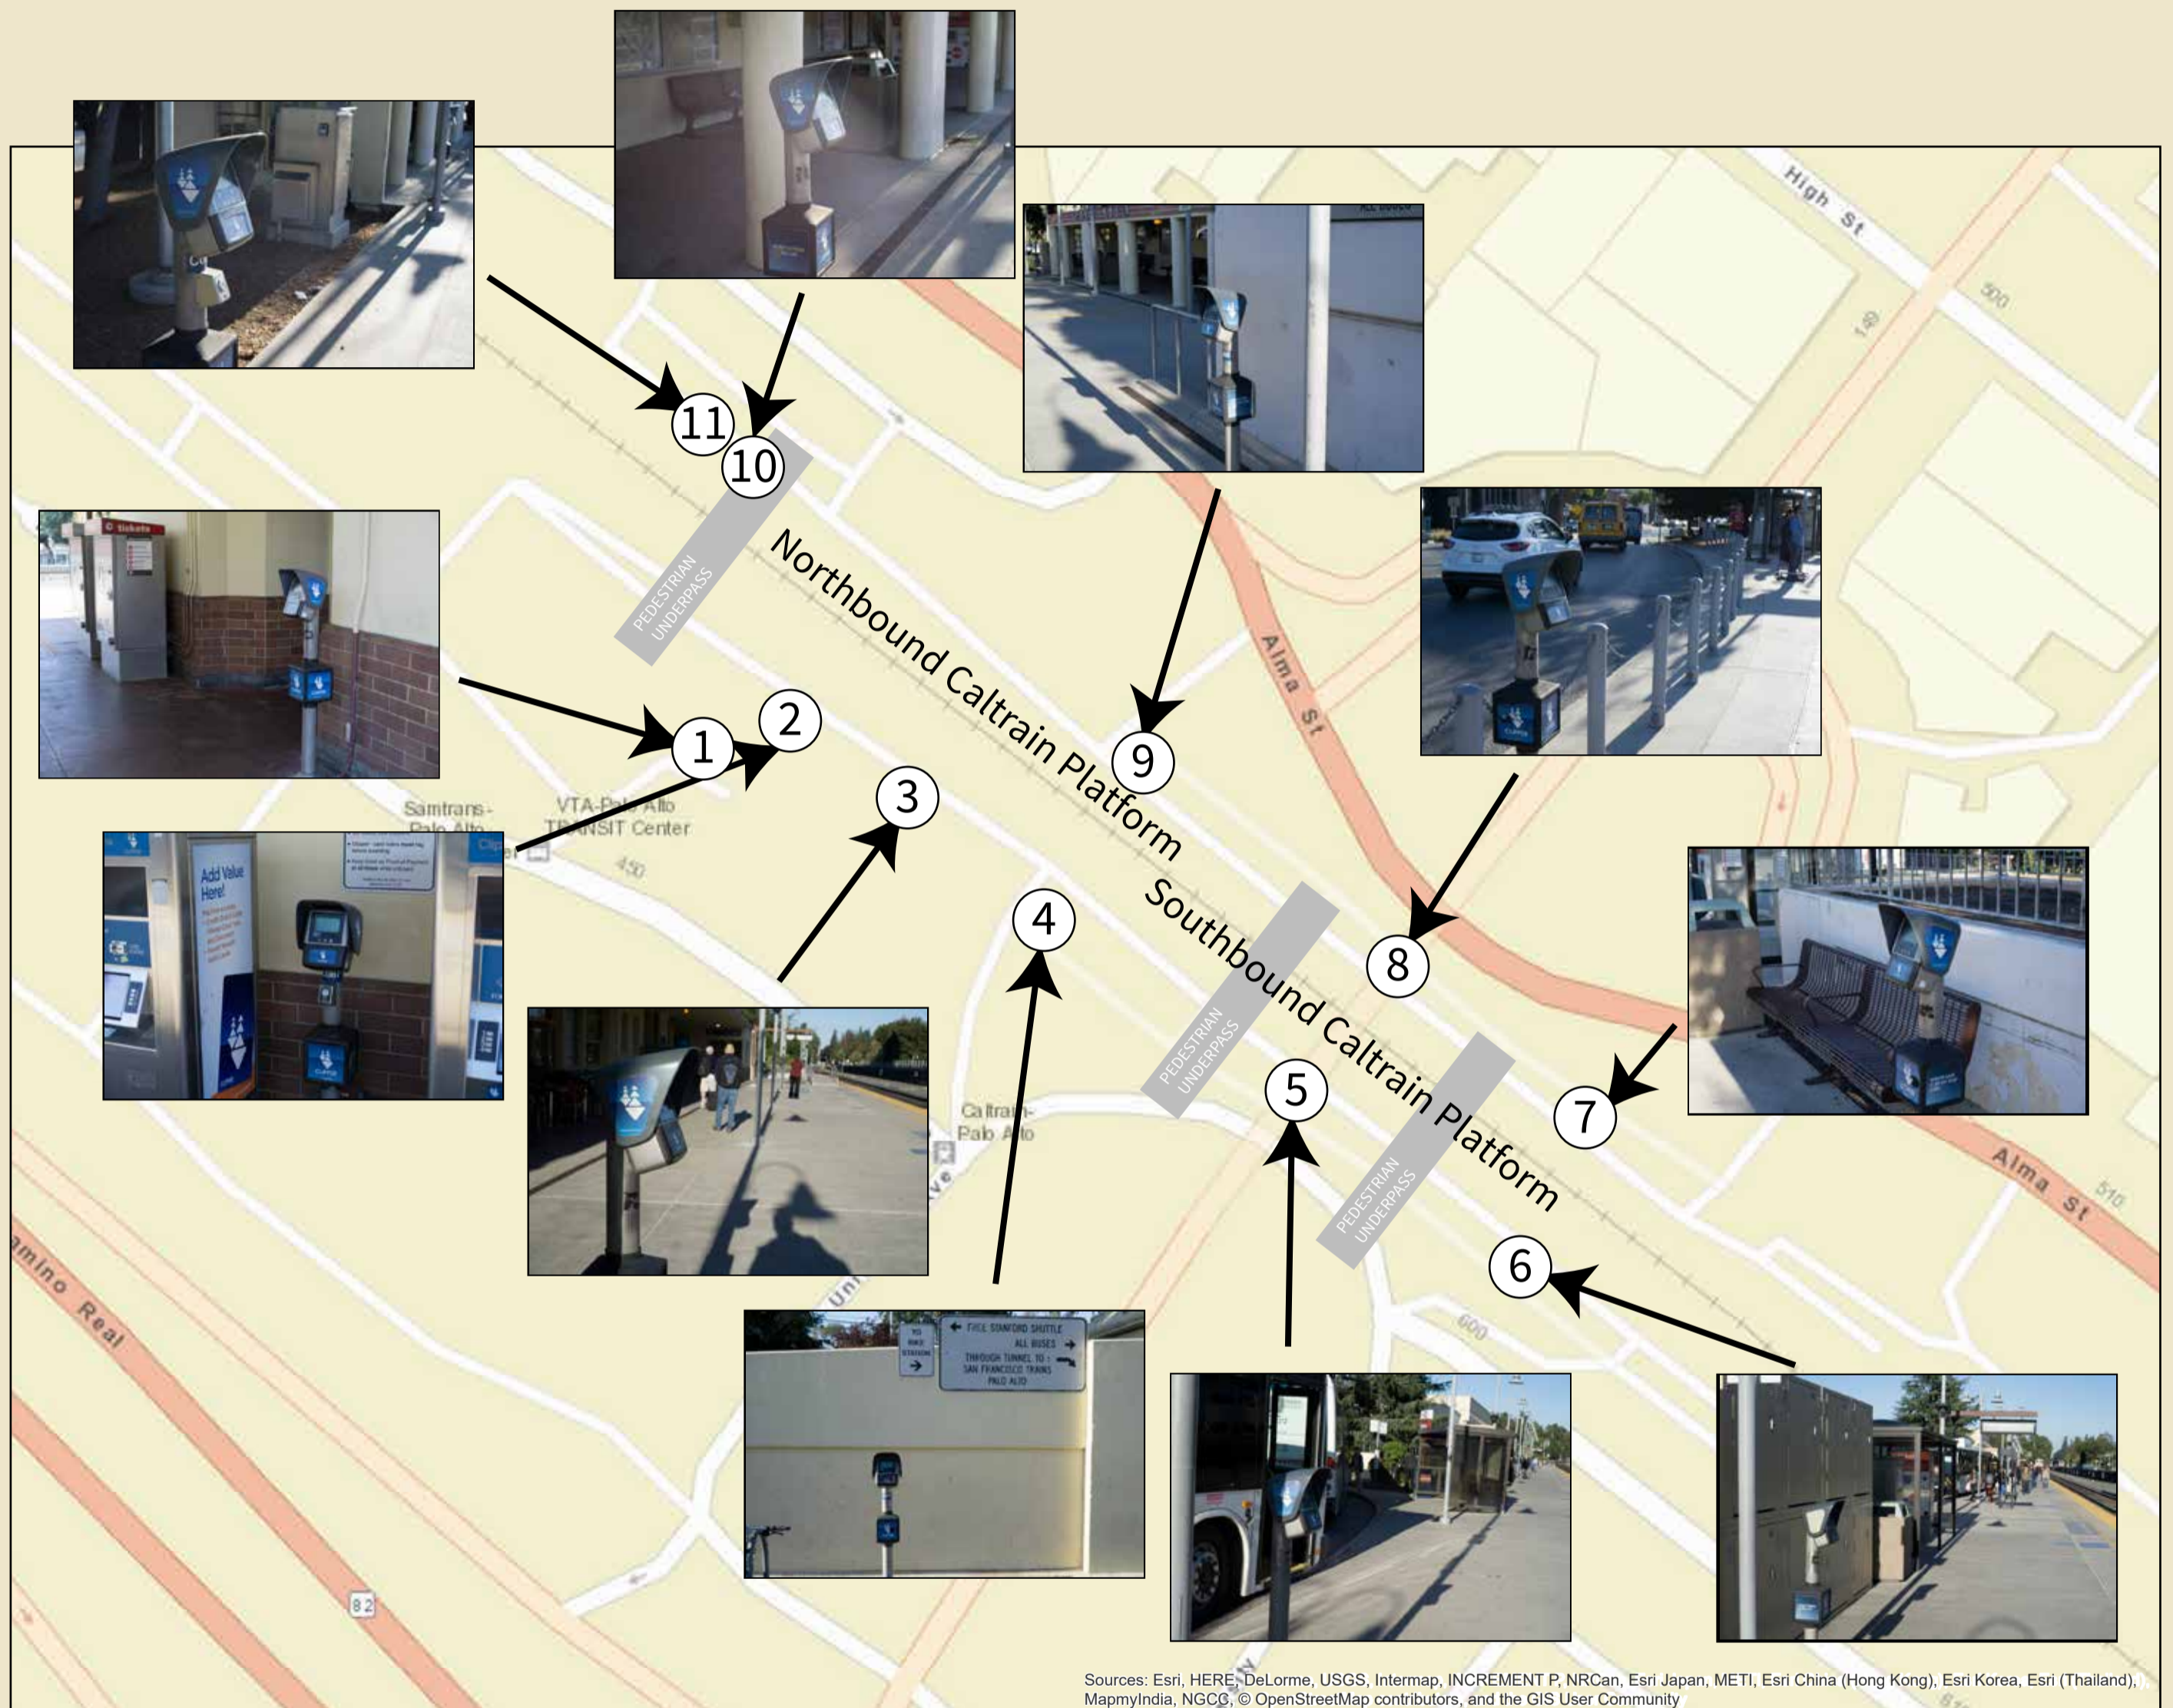

Clipper Reader Locations at the Palo Alto Transit Center

Sources: Esri, HERE, DeLorme, USGS, Intermap, INCREMENT P, NRCan, Esri Japan, METI, Esri China (Hong Kong), Esri Korea, Esri (Thailand), MapmyIndia, NGCC, © OpenStreetMap contributors, and the GIS User Community

STANFORD UNIVERSITY
P&TS
Parking & Transportation Services

transportation.stanford.edu/ClipperPass

commuteclub@stanford.edu | 650.736.9923

1. In the tunnel between Caltrain Platform and Bus Depot
2. Northwest of Cafe Venetia
3. Near the entrance of Cafe Venetia
4. Northwest of University Circle, near the pedestrian underpass entrance
5. At the top of University Circle, where Marguerite buses pick up and drop off
6. Southeast of University Circle, next to the bicycle lockers
7. Near the Southeast entrance of the pedestrian underpass
8. Directly across from University Circle, next to Alma Street
9. Near the central pedestrian underpass entrance
10. Northwest edge of Caltrain information and shelter
11. Northwest of Clipper Terminal 10