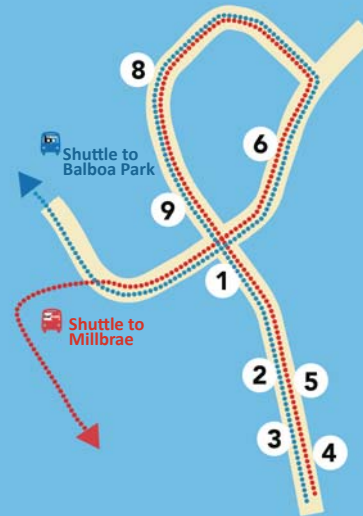

SIERRA POINT SHUTTLE

TIMETABLES

Effective April 10, 2017

BALBOA PARK BART

Morning Schedule

Balboa Park BART	7:20	7:40	8:00	8:20	8:40	9:05	9:25	9:45
1 Double Tree Hotel	7:32	7:52	8:12	8:32	8:52	9:17	9:37	9:57
2 4000 Shoreline Ct	7:33	7:53	8:13	8:33	8:53	9:18	9:38	9:58
3 6000 Shoreline Ct	7:34	7:54	8:14	8:34	8:54	9:19	9:39	9:59
4 7000 Shoreline Ct	7:35	7:55	8:15	8:35	8:55	9:20	9:40	10:00
5 5000 Shoreline Ct	7:36	7:56	8:16	8:36	8:56	9:21	9:41	10:01
6 2000 SP/ 8000 Marina	7:37	7:57	8:17	8:37	8:57	9:22	9:42	10:02
8 5000 Marina	7:38	7:58	8:18	8:38	8:58	9:23	9:43	10:03
9 1000 Marina	7:39	7:59	8:19	8:39	8:59	9:24	9:44	10:04

Evening Schedule

1 Double Tree Hotel	4:10	4:40	5:00	5:20	5:40	6:00	6:20	6:40	7:00	7:40
2 4000 Shoreline Ct	4:11	4:41	5:01	5:21	5:41	6:01	6:21	6:41	7:01	7:41
3 6000 Shoreline Ct	4:12	4:42	5:02	5:22	5:42	6:02	6:22	6:42	7:02	7:42
4 7000 Shoreline Ct	4:13	4:43	5:03	5:23	5:43	6:03	6:23	6:43	7:03	7:43
5 5000 Shoreline Ct	4:14	4:44	5:04	5:24	5:44	6:04	6:24	6:44	7:04	7:44
6 2000 SP/ 8000 Marina	4:15	4:45	5:05	5:25	5:45	6:05	6:25	6:45	7:05	7:45
8 5000 Marina	4:16	4:46	5:06	5:26	5:46	6:06	6:26	6:46	7:06	7:46
9 1000 Marina	4:18	4:48	5:08	5:28	5:48	6:08	6:28	6:48	7:08	7:48
Balboa Park BART	4:30	5:00	5:20	5:40	6:00	6:20	6:40	7:00	7:20	8:00

SHUTTLE STOPS (Shuttles stop at all locations)

- 1 DoubleTree Hotel
5000 Sierra Pt Pkwy
- 2 4000 Shoreline Ct
- 3 6000 Shoreline Ct
- 4 7000 Shoreline Ct
- 5 5000 Shoreline Ct
- 6 2000 Sierra Pt Pkwy
8000 Marina Blvd
- 8 5000 Marina Blvd
- 9 1000 Marina Blvd

MILLBRAE TRANSIT CENTER (at Bus Bay #2)

Morning Schedule

Millbrae Transit Center	7:35	8:11	8:38	9:11	9:39
1 DoubleTree Hotel	7:45	8:21	8:48	9:21	9:49
2 4000 Shoreline Ct	7:46	8:22	8:49	9:22	9:50
3 6000 Shoreline Ct	7:47	8:23	8:50	9:23	9:51
4 7000 Shoreline Ct	7:48	8:24	8:51	9:24	9:52
5 5000 Shoreline Ct	7:49	8:25	8:52	9:25	9:53
6 2000 SP/8000 Marina	7:50	8:26	8:53	9:26	9:54
8 5000 Marina	7:51	8:27	8:54	9:27	9:55
9 1000 Marina	7:52	8:28	8:55	9:28	9:56